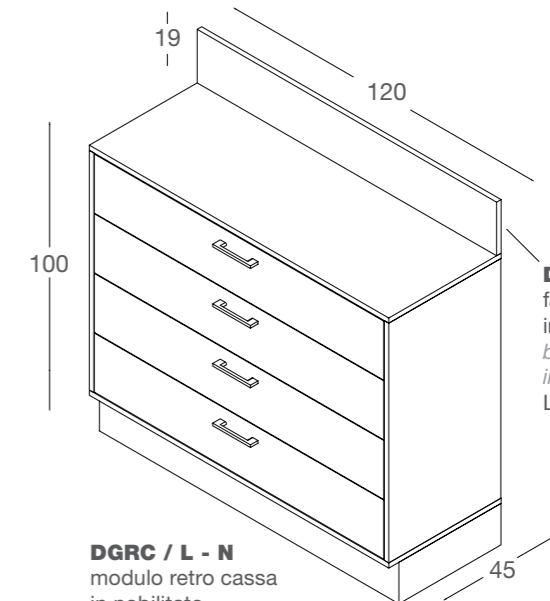

DGRC / L - N
modulo retro cassa
in nobilitato
back-cash module
in faced panel
L120 x P45 x H100 cm

MODULO RETRO CASSA
BACK-CASH MODULE

DGTA / L - N
fascia tamponamento
in nobilitato
back element
in faced panel
L120 x P1,8 x H19 cm