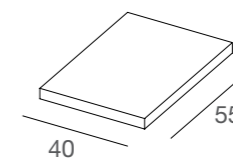

**MENSOLE**  
SHELVES

**DGME / L - N**  
mensola in nobilitato  
shelf in faced panel  
L115 x P40 x SP1,8 cm

**DGMEM / L - N**  
mensola in nobilitato  
shelf in faced panel  
L55 x P40 x SP1,8 cm

**DGME2 / L**  
mensola in tamburato laccato  
light shelf glossy laquered  
L115 x P40 x SP4 cm