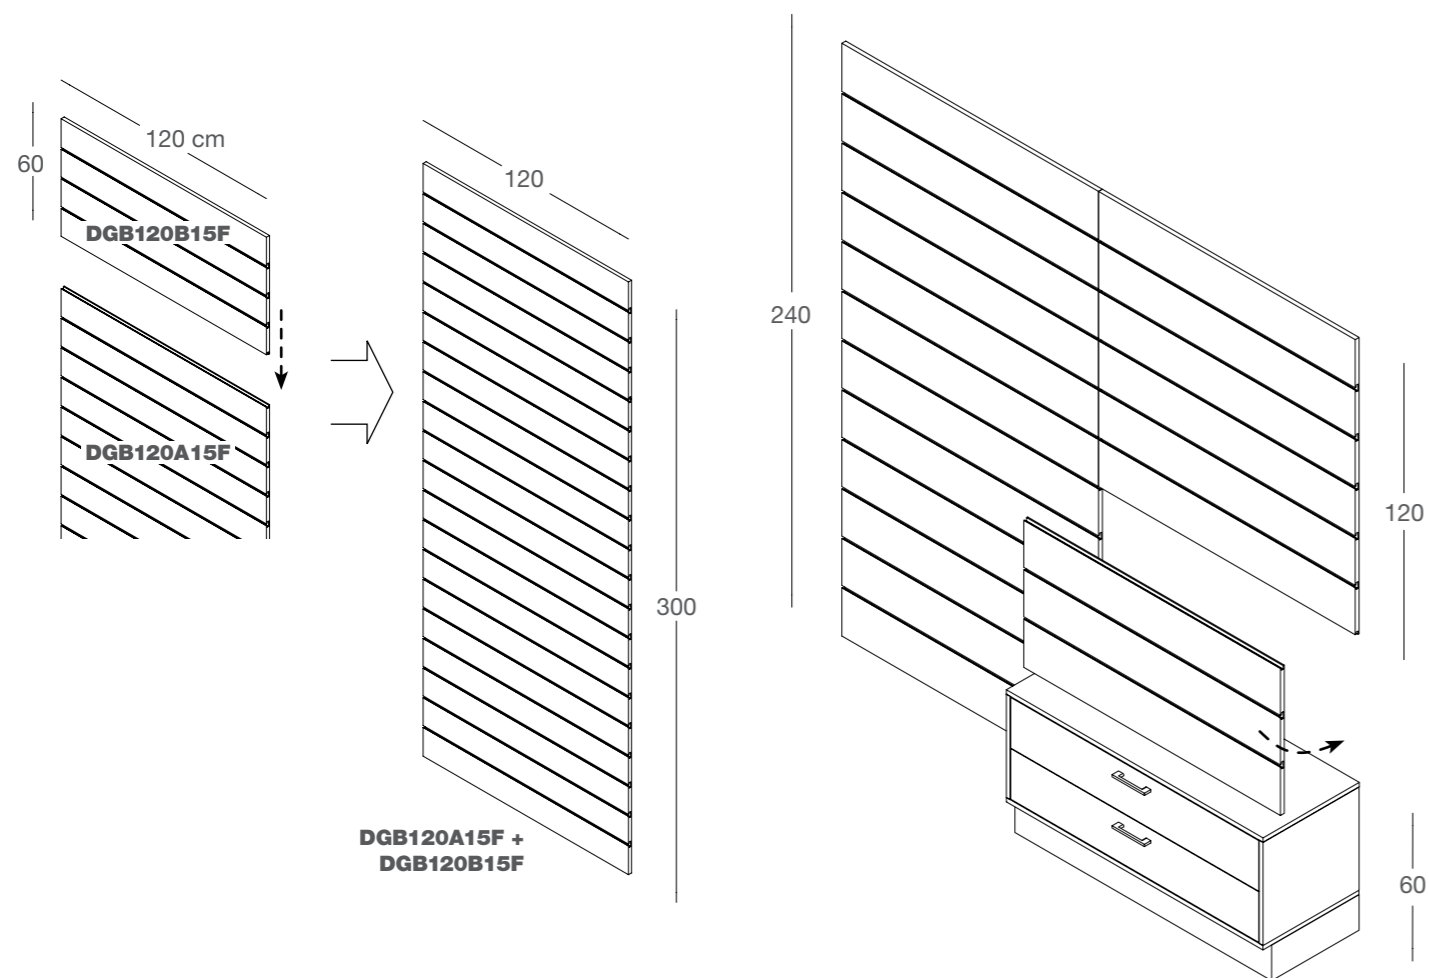

DGB120A15F + DGB120B15F

FASCIA LUMINOSA CON STRIP LED BAND LIGHT WITH STRIP LED