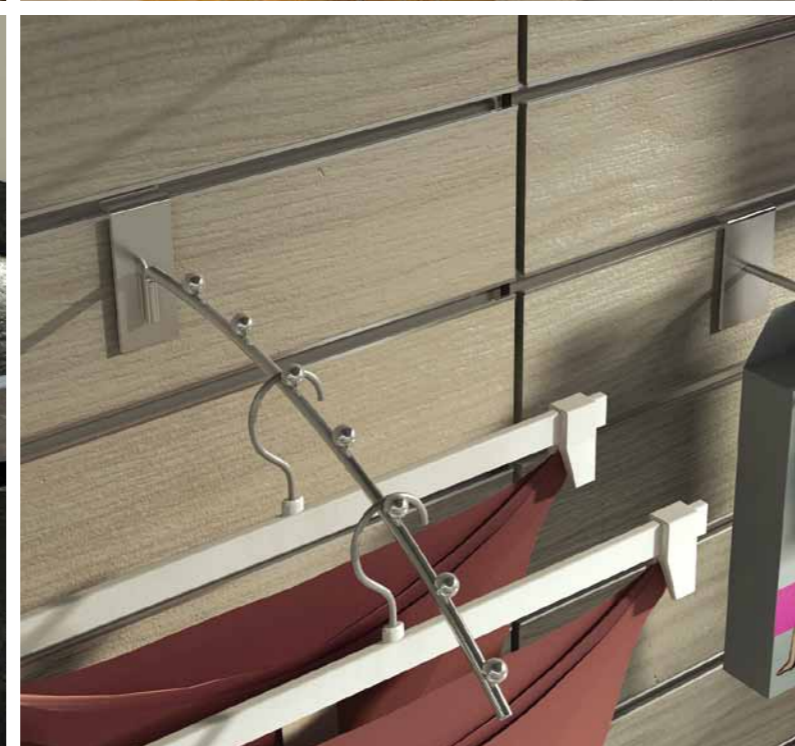

SCEGLI IL TUO PALLET CHOOSE YOUR PALLET