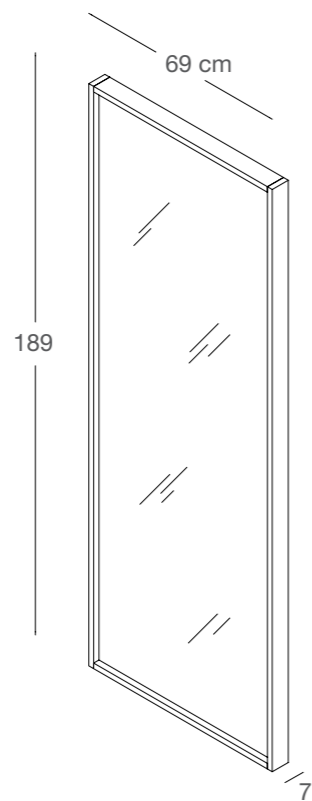

**DGGC / L - N**  
gondola croce  
in nobilitato  
cross-shaped middle unit  
in faced panel  
L80 x P80 x H145 cm

**DGGD / L - N**  
gondola dogata  
in nobilitato  
middle unit  
in faced panel  
L120 x P60 x H145 cm

**DGMR / L - N**  
specchio  
mirror  
L69 x P7 x H189 cm

**ACCESSORI**  
ACCESSORIES

**DGBAP / S - W - B**  
barra appenderia  
straight hanging rail  
tubo ovale/oval tube 3 x 1,5 cm  
lungh./length: 60-90 cm