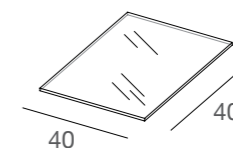

DGMEM / V
mensola in vetro temperato
shelf in tempered glass
L40 x P40 x SP0,8 cm