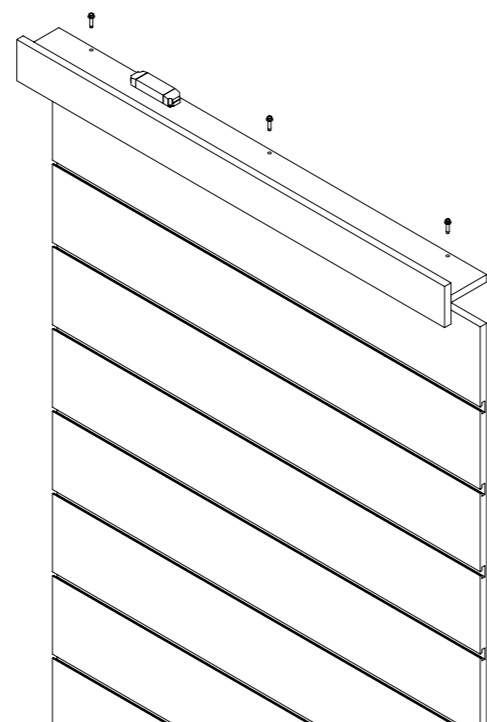

... / L - N - ST

DGB120A15F + DGB120B15F

FASCIA LUMINOSA CON STRIP LED BAND LIGHT WITH STRIP LED

DGFL120 / L - N - ST  
L120 x H10 x P10 cm

DGFL60 / L - N - ST  
L60 x H10 x P10 cm

DGTR  
trasformatore  
power supplier  
L12 x P3 x H2 cm