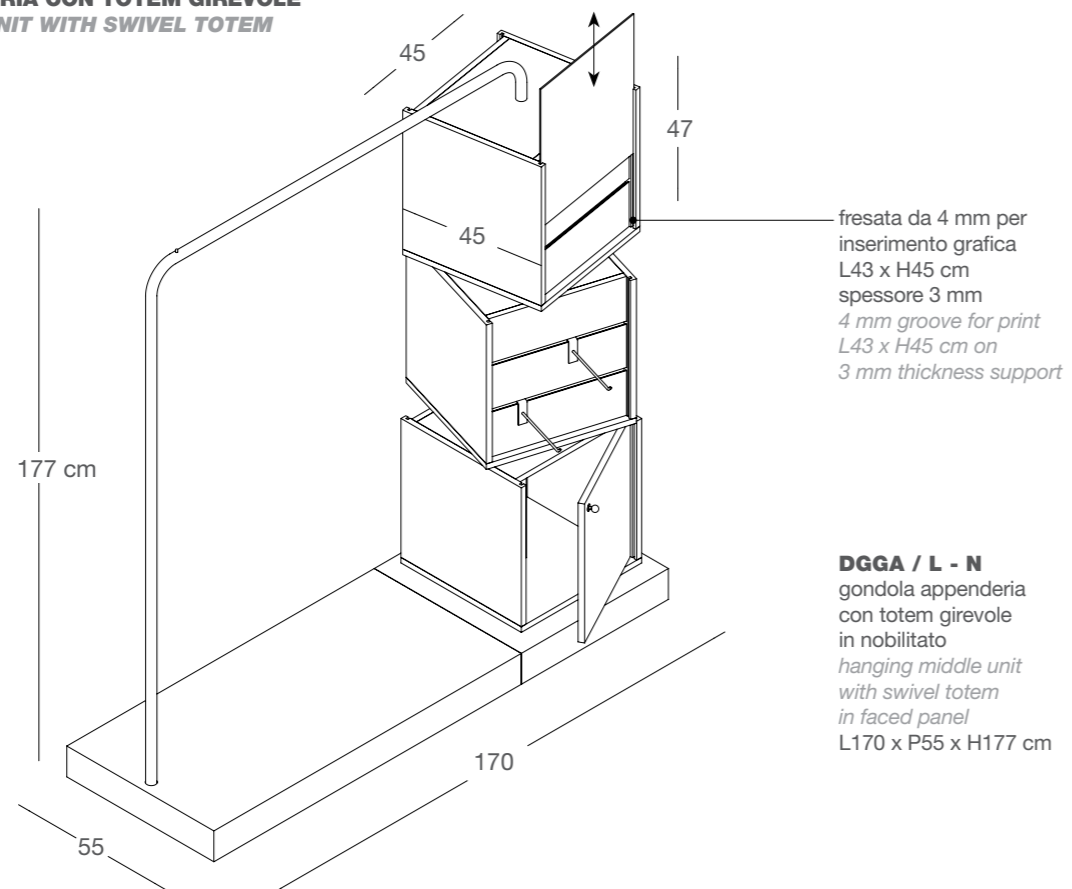

GONDOLA APPENDERIA CON TOTEM GIREVOLE
HANGING MIDDLE UNIT WITH SWIVEL TOTEM