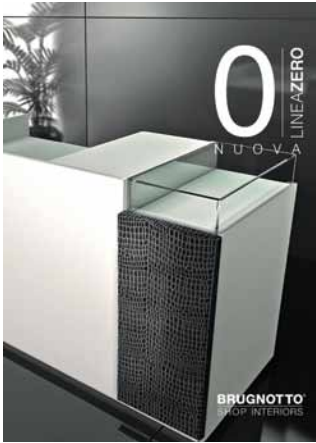

CATALOGHI DELLA COLLEZIONE BRUGNOTTO SHOP INTERIORS
CATALOGS OF BRUGNOTTO SHOP INTERIORS COLLECTION