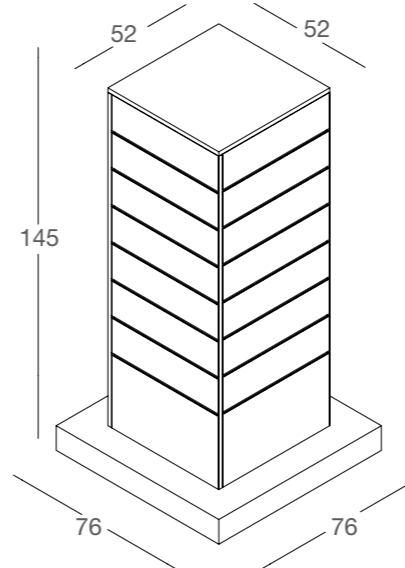

**CASSAPANCHE CHESTS**

**DGCP60 / L - N**  
 cassapanca  
 in nobilitato  
 chest  
 in faced panel  
 L60 x P45 x H40 cm

**DGCP120 / L - N**  
 cassapanca  
 in nobilitato  
 chest  
 in faced panel  
 L120 x P45 x H40 cm

## ELEMENTI CENTRO STANZA MIDDLE UNITS

possibilità di aggiunta ruote  
wheels on request

**DGTO / L - N**  
totem girevole  
in nobilitato  
swivel totem  
in faced panel  
L55 x P55 x H162 cm

**DGET / L - N**  
espoteca  
teca in vetro temperato  
struttura in nobilitato  
expoteque  
tempered glass case  
structure in faced panel  
L104 x P72 x H90 cm

**DGGT / L - N**  
gondola torre  
in nobilitato  
tower-shaped middle unit  
in faced panel  
L76 x P76 x H145 cm

**DGGH / L - N**  
gondola acca  
in nobilitato  
H-shaped middle unit  
in faced panel  
L120 x P80 x H145 cm