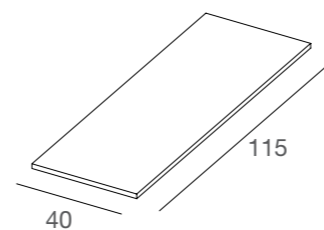

DGME2 / L
mensola in tamburato laccato
light shelf glossy laquered
L115 x P40 x SP4 cm

MENSOLE
SHELVES

DGME / L - N
mensola in nobilitato
shelf in faced panel
L115 x P40 x SP1,8 cm