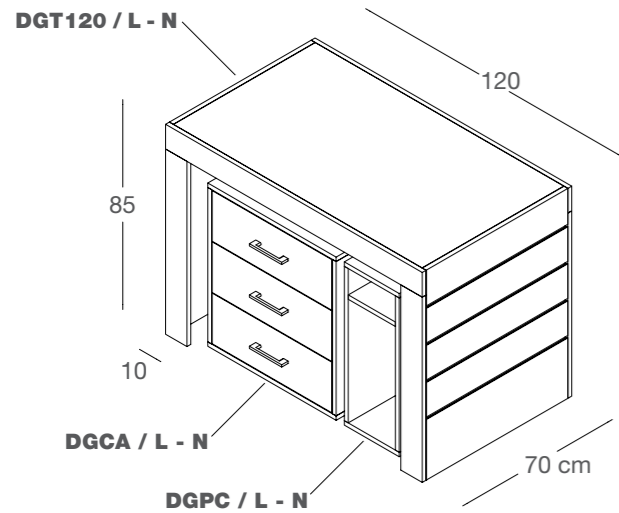

**DGPC / L - N**  
 porta pc  
 in nobilitato  
 pc holder unit  
 in faced panel  
 L26 x P55 x H66 cm

**MODULO RETRO CASSA**  
**BACK-CASH MODULE**

**DGTA / L - N**  
 fascia tamponamento  
 in nobilitato  
 back element  
 in faced panel  
 L120 x P1,8 x H19 cm

**DGRC / L - N**  
 modulo retro cassa  
 in nobilitato  
 back-cash module  
 in faced panel  
 L120 x P45 x H100 cm

**BANCHI CASSA CASH COUNTERS**

composizione banco cassa L120  
 con cassettera e porta pc  
 in nobilitato  
 cash counter unit L120  
 with chest of drawers and pc holder  
 in faced panel  
 L120 x P70 x H85 cm