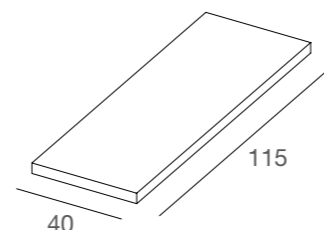

DGME2 / L
mensola in tamburato laccato
light shelf glossy laquered
L115 x P40 x SP4 cm