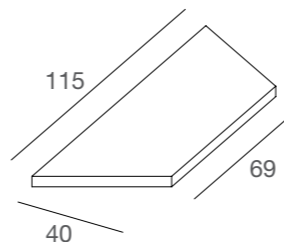

DGMET2 / L
mensola in tamburato laccato
light shelf glossy laquered
L115 x P40 x SP4 cm