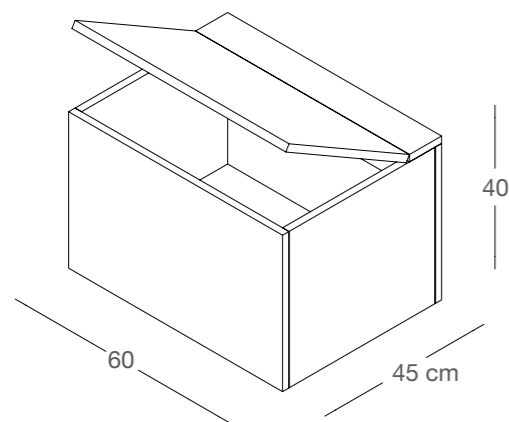

CASSAPANCHE CHESTS

DGCP60 / L - N
cassapanca
in nobilitato
chest
in faced panel
L60 x P45 x H40 cm