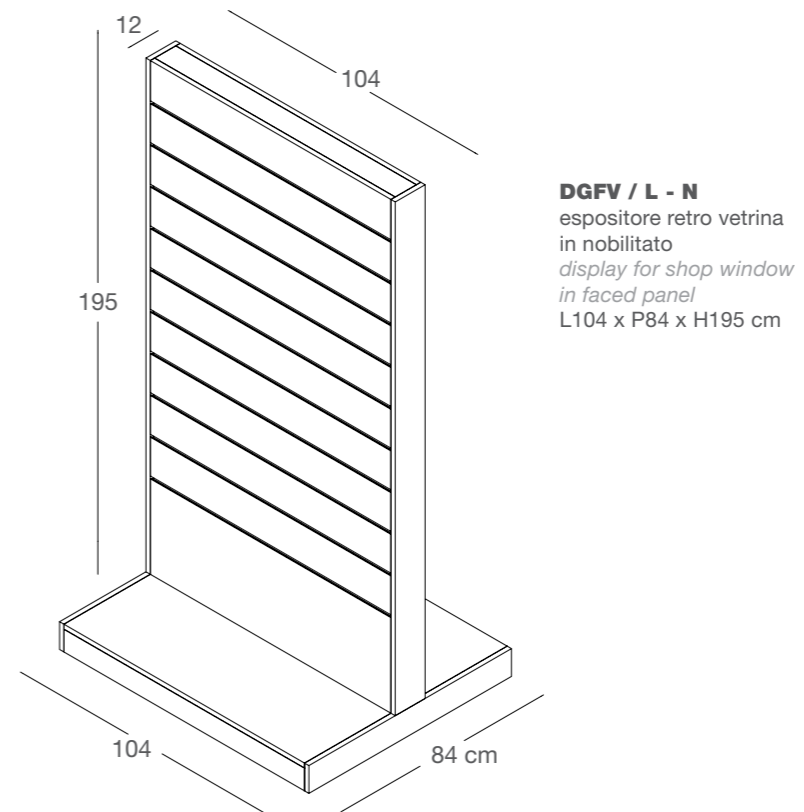

ESPOSITORE RETRO VETRINA
DISPLAY FOR SHOP WINDOW

possibilità di aggiunta ruote
wheels on request