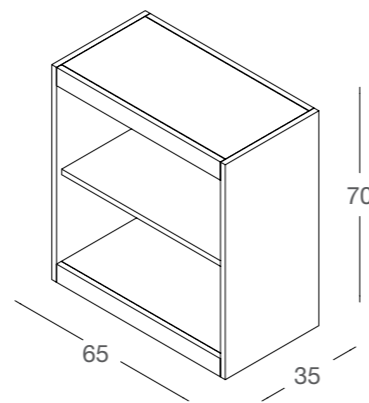

**DGRC / L - N**  
 modulo retro cassa  
 in nobilitato  
 back-cash module  
 in faced panel  
 L120 x P45 x H100 cm

**BANCHI CASSA CASH COUNTERS**

composizione banco cassa L120  
 con cassettera e porta pc  
 in nobilitato  
 cash counter unit L120  
 with chest of drawers and pc holder  
 in faced panel  
 L120 x P70 x H85 cm

composizione banco cassa L160  
 con cassettera e modulo vani  
 in nobilitato  
 cash counter unit L160  
 with chest of drawers and compartment  
 in faced panel  
 L160 x P70 x H85 cm

**TAVOLI TABLES**

**DGT120 / L - N**  
 tavolo con fianchi dogati  
 in nobilitato  
 table with slat-panel sides  
 in faced panel  
 L120 x P70 x H85 cm

**DGMV / L - N**  
 modulo vani con ruote  
 in nobilitato  
 unit on wheels  
 in faced panel  
 L65 x P35 x H70 cm

**DGT160 / L - N**  
 tavolo con fianchi dogati  
 in nobilitato  
 table with slat-panel sides  
 in faced panel  
 L160 x P70 x H85 cm

\* possibilità di avere uno o entrambi  
 i fianchi dei tavoli senza doghe  
 possibility to have one or both  
 sides of the tables without slats