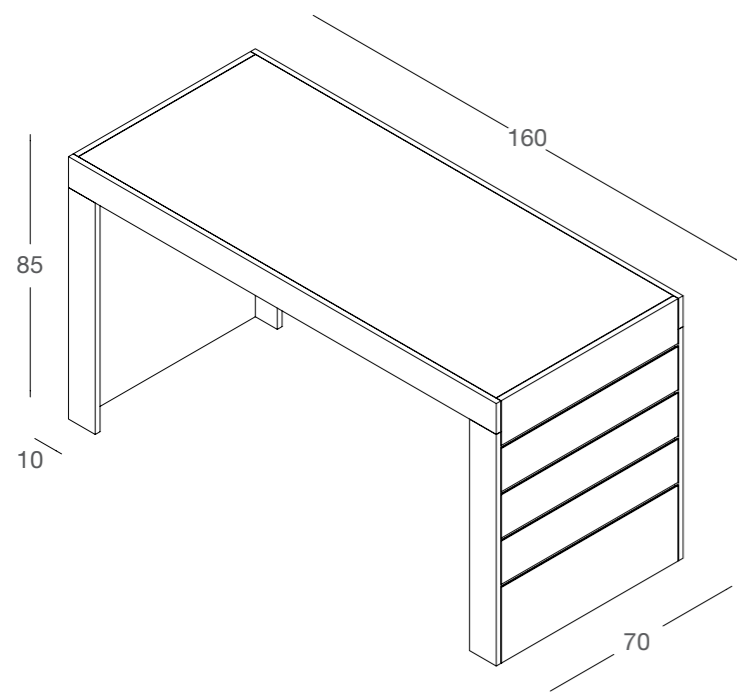

DGT160 / L - N
tavolo con fianchi dogati
in nobilitato
table with slat-panel sides
in faced panel
L160 x P70 x H85 cm

* possibilità di avere uno o entrambi
i fianchi dei tavoli senza doghe
possibility to have one or both
sides of the tables without slats