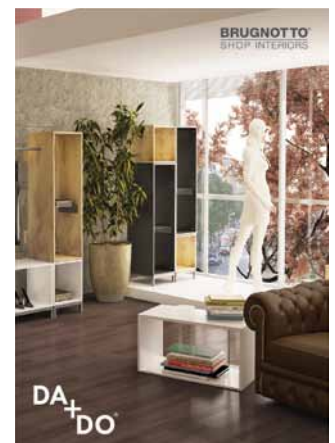

CATALOGHI DELLA COLLEZIONE BRUGNOTTO SHOP INTERIORS
CATALOGS OF BRUGNOTTO SHOP INTERIORS COLLECTION