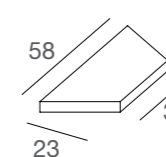

DGMETM2 / L
mensola in tamburato laccato
light shelf glossy laquered
L58 x P23 x SP4 cm