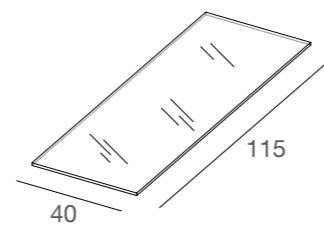

DGME / V
mensola in vetro temperato
shelf in tempered glass
L115 x P40 x SP0,8 cm