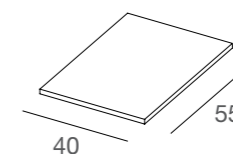

DGMEM / L - N
mensola in nobilitato
shelf in faced panel
L55 x P40 x SP1,8 cm