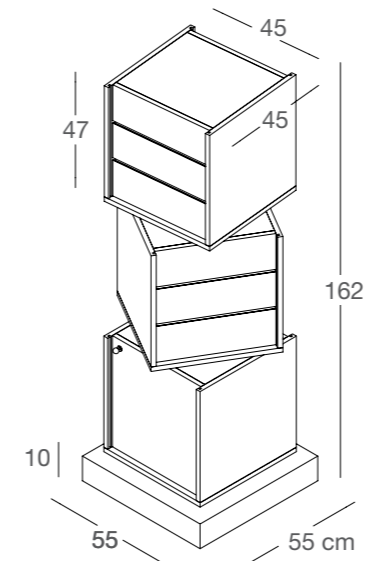

ELEMENTI CENTRO STANZA

ELEMENTI CENTRO STANZA MIDDLE UNITS

possibilità di aggiunta ruote
wheels on request

DGTO / L - N
totem girevole
in nobilitato
swivel totem
in faced panel
L55 x P55 x H162 cm