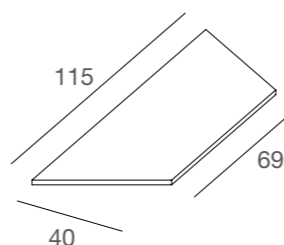

**DGMEM2 / L**  
mensola in tamburato laccato  
light shelf glossy laquered  
L55 x P40 x SP4 cm

**DGME / V**  
mensola in vetro temperato  
shelf in tempered glass  
L115 x P40 x SP0,8 cm

**DGMEM / V**  
mensola in vetro temperato  
shelf in tempered glass  
L40 x P40 x SP0,8 cm

**DGMEs / L - N**  
mensola in nobilitato  
shelf in faced panel  
L35 x P20 x SP1,8 cm

**DGMES / V**  
mensola in vetro temperato  
shelf in tempered glass  
L35 x P20 x SP0,8 cm

**DGMET / L - N**  
mensola in nobilitato  
shelf in faced panel  
L115 x P40 x SP1,8 cm