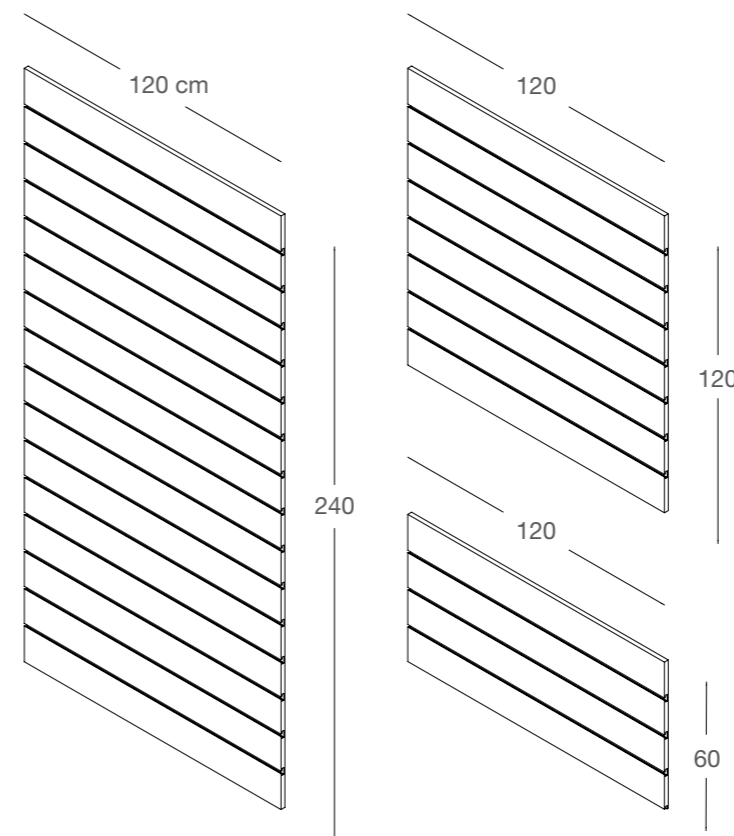

PANNELLO BELLO

DGB120

* i codici di tutti i pannelli disponibili a pag. 15
the codes of all available panels at pag. 15