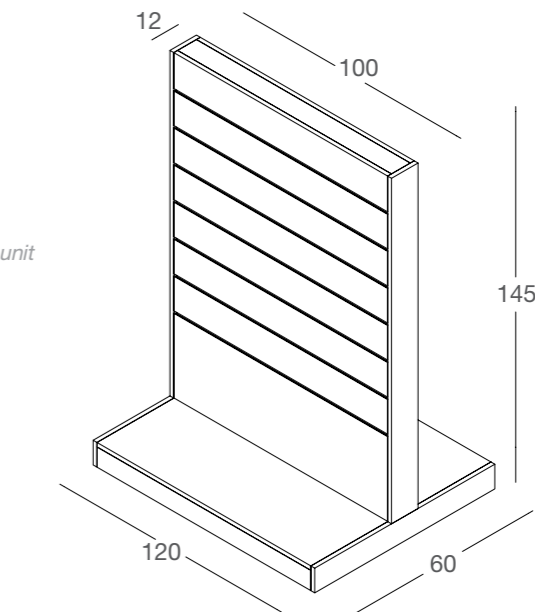

DGGC / L - N
gondola croce
in nobilitato
cross-shaped middle unit
in faced panel
L80 x P80 x H145 cm

DGGD / L - N
gondola dogata
in nobilitato
middle unit
in faced panel
L120 x P60 x H145 cm