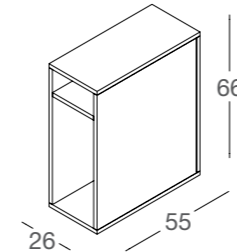

**DGCA / L - N**  
 cassettera  
 in nobilitato  
 chest of drawers  
 in faced panel  
 L60 x P55 x H66 cm

**DGVA / L - N**  
 modulo vani  
 in nobilitato  
 compartment unit  
 in faced panel  
 L60 x P55 x H66 cm