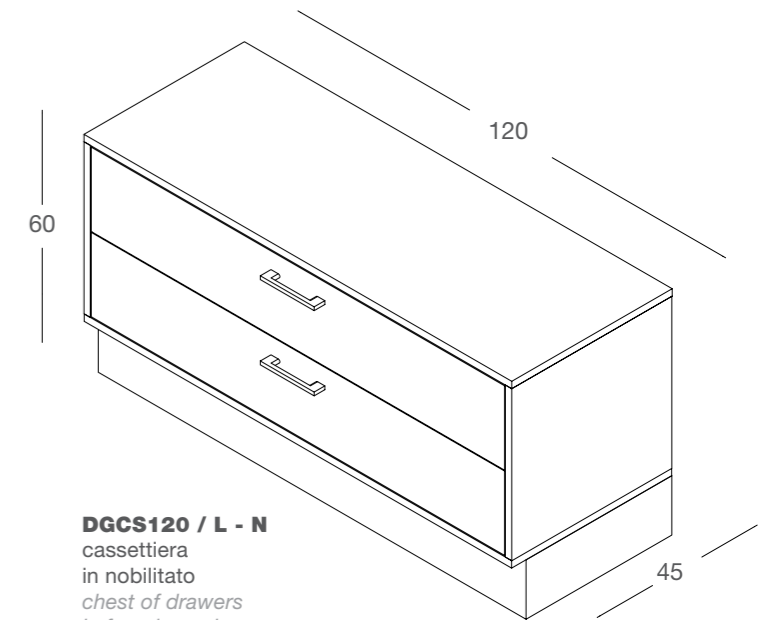

**SGABELLI STOOLS**

**DGSG / L - N**  
sgabello grande  
in nobilitato  
*big stool*  
in faced panel  
L40 x P80 x H62 cm

**DGSGS / L - N**  
sgabello piccolo  
in nobilitato  
*small stool*  
in faced panel  
L30 x P60 x H40 cm

**DGTT95 / L - N**

**DGSGS / L - N**

**CASSETTIERE CHESTS OF DRAWERS**

**DGCS60 / L - N**  
 cassetiera  
 in nobilitato  
 chest of drawers  
 in faced panel  
 L60 x P45 x H60 cm

**DGCS120 / L - N**  
 cassetiera  
 in nobilitato  
 chest of drawers  
 in faced panel  
 L120 x P45 x H60 cm