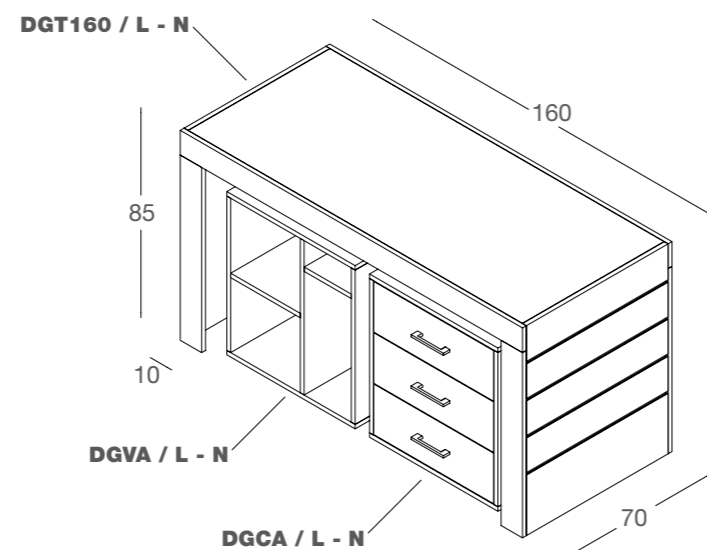

**DGPC / L - N**  
 porta pc  
 in nobilitato  
 pc holder unit  
 in faced panel  
 L26 x P55 x H66 cm

**MODULO RETRO CASSA**  
**BACK-CASH MODULE**

**DGTA / L - N**  
 fascia tamponamento  
 in nobilitato  
 back element  
 in faced panel  
 L120 x P1,8 x H19 cm

**DGRC / L - N**  
 modulo retro cassa  
 in nobilitato  
 back-cash module  
 in faced panel  
 L120 x P45 x H100 cm

**BANCHI CASSA CASH COUNTERS**

composizione banco cassa L120  
 con cassettera e porta pc  
 in nobilitato  
 cash counter unit L120  
 with chest of drawers and pc holder  
 in faced panel  
 L120 x P70 x H85 cm