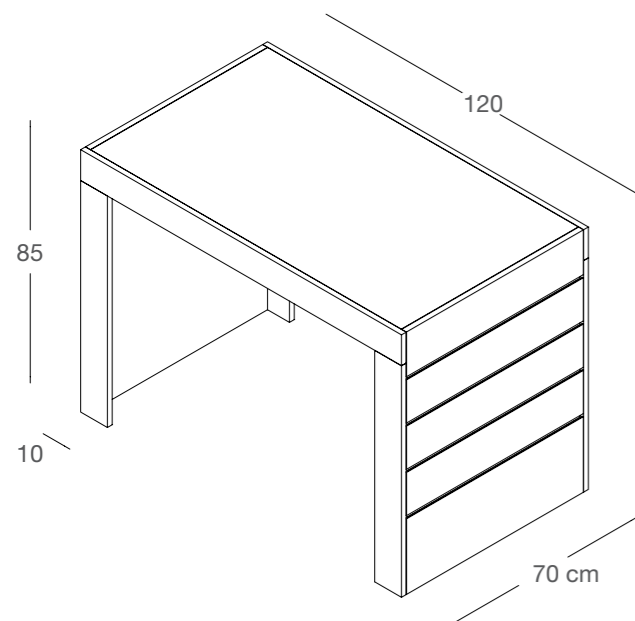

TAVOLI TABLES

DGT120 / L - N
tavolo con fianchi dogati
in nobilitato
table with slat-panel sides
in faced panel
L120 x P70 x H85 cm