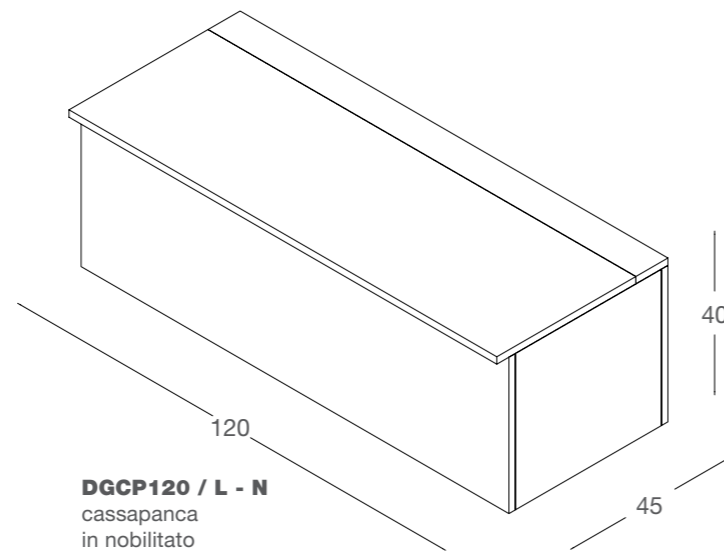

DGCP120 / L - N
cassapanca
in nobilitato
chest
in faced panel
L120 x P45 x H40 cm