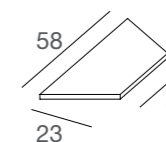

**DGMEM2 / L**  
mensola in tamburato laccato  
light shelf glossy laquered  
L55 x P40 x SP4 cm

**DGME / V**  
mensola in vetro temperato  
shelf in tempered glass  
L115 x P40 x SP0,8 cm

**DGMEM / V**  
mensola in vetro temperato  
shelf in tempered glass  
L40 x P40 x SP0,8 cm

**DGMEs / L - N**  
mensola in nobilitato  
shelf in faced panel  
L35 x P20 x SP1,8 cm

**DGMES / V**  
mensola in vetro temperato  
shelf in tempered glass  
L35 x P20 x SP0,8 cm

**DGMET / L - N**  
mensola in nobilitato  
shelf in faced panel  
L115 x P40 x SP1,8 cm