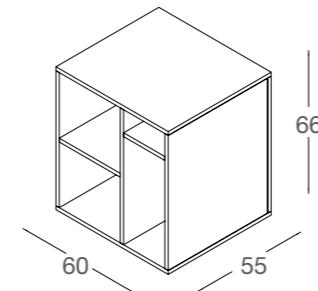

DGVA / L - N
modulo vani
in nobilitato
compartment unit
in faced panel
L60 x P55 x H66 cm