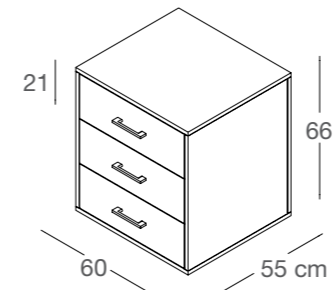

MODULI PER COMPOSIZIONE BANCO CASSA
MODULES FOR CASH COUNTER UNITS

DGCA / L - N
cassettera
in nobilitato
chest of drawers
in faced panel
L60 x P55 x H66 cm