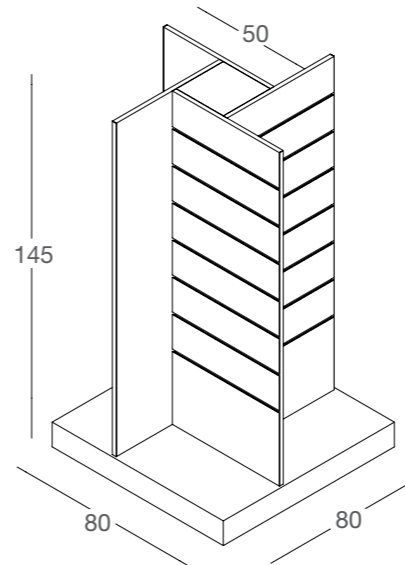

**CASSAPANCHE CHESTS**

**DGCP60 / L - N**  
 cassapanca  
 in nobilitato  
 chest  
 in faced panel  
 L60 x P45 x H40 cm

**DGCP120 / L - N**  
 cassapanca  
 in nobilitato  
 chest  
 in faced panel  
 L120 x P45 x H40 cm

## ELEMENTI CENTRO STANZA MIDDLE UNITS

possibilità di aggiunta ruote  
wheels on request

**DGTO / L - N**  
totem girevole  
in nobilitato  
swivel totem  
in faced panel  
L55 x P55 x H162 cm

**DGET / L - N**  
espoteca  
teca in vetro temperato  
struttura in nobilitato  
expoteque  
tempered glass case  
structure in faced panel  
L104 x P72 x H90 cm

**DGGT / L - N**  
gondola torre  
in nobilitato  
tower-shaped middle unit  
in faced panel  
L76 x P76 x H145 cm

**DGGH / L - N**  
gondola acca  
in nobilitato  
H-shaped middle unit  
in faced panel  
L120 x P80 x H145 cm